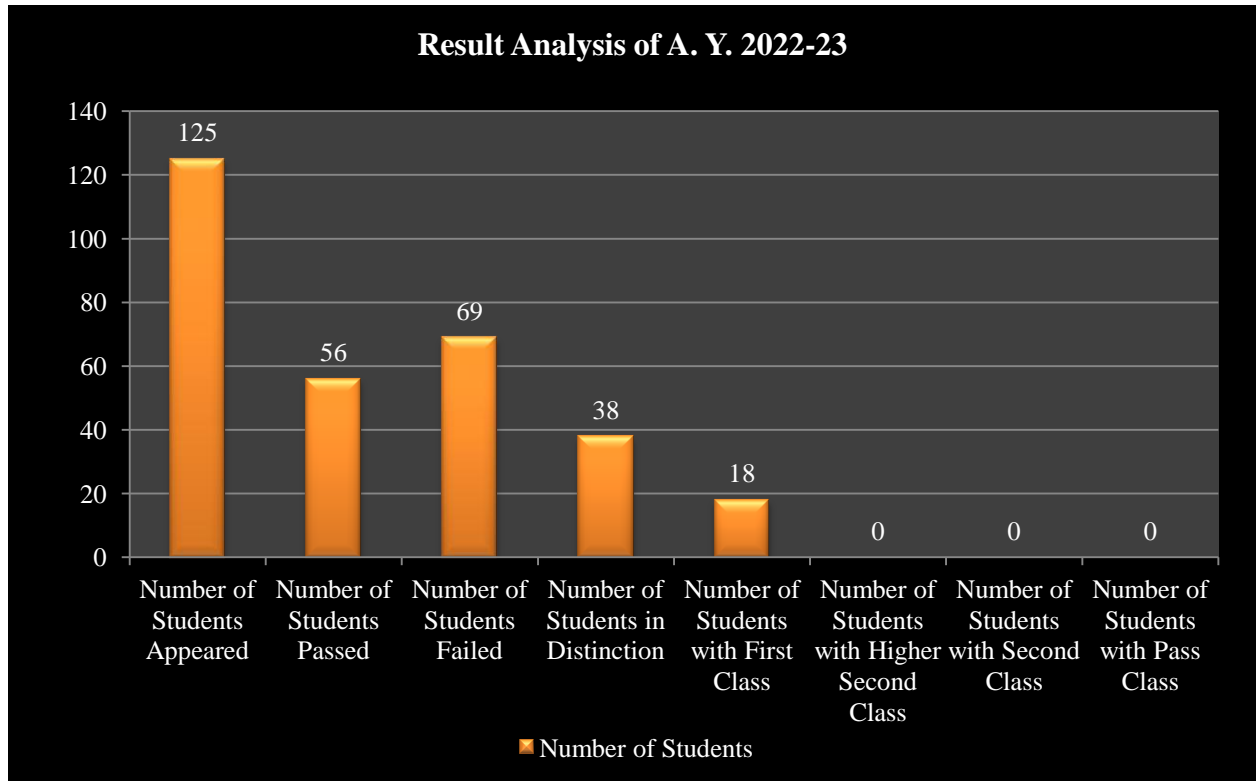

Matoshri College of Engineering & Research Centre, Nashik

Department of Civil Engineering

Result Analysis of Outgoing Students

List of Top 10 Rankers

Class Rank	Name of the student	CGPA	Class
1	PALDE YASH SANTOSH	8.68	First Class with Distinction
2	AKASH SHARAD BADGUJAR	8.67	First Class with Distinction
3	BODKE PRATIKSHA BHAUSAHEB	8.67	First Class with Distinction
4	SHINDE SHUBHANGI CHANDRABHAN	8.67	First Class with Distinction
5	NAGARE RUTUJA VISHNU	8.62	First Class with Distinction